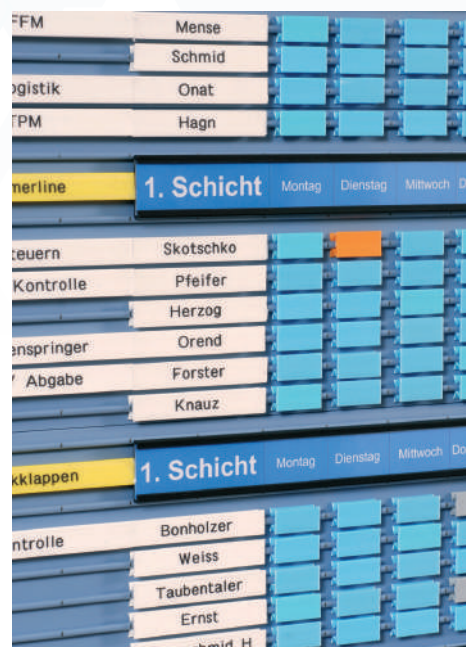

“Dynasicht” – shift planner – All shifts at a Glance

WEIGANG’s “**Dynasicht**” **shift planner** shows at a glance which staff member at which workplace is assigned to which shift. It also clearly documents sick or leave absence, or out of the office appointments.

Coordination and communication

Scheduling boards are the ideal scheduling and communication tool to achieve this goal. WEIGANG’s **shift planner** is an application version of the proven “**Dynasicht**” scheduling board system. A “**Dynasicht**” board comprises modular board elements enclosed by a stable frame. This modular design principle allows easy expansion at a later point.

Clip-on display signals

The “**Dynasicht**” surface carries a profile of plastic bars to clip-on writeable plastic signals. If scheduling is to be restructured, the clip-on mechanism allows easy to removal and repositioning or shifting of signals.

The **shift planner** is also equipped with a movable dateline cursor making the current time.

Suitable for office and production hall

The **shift planner** in high-quality design and its friendly colours is suitable for any office. But it can also be used in a rough or inclement environment of a production hall.